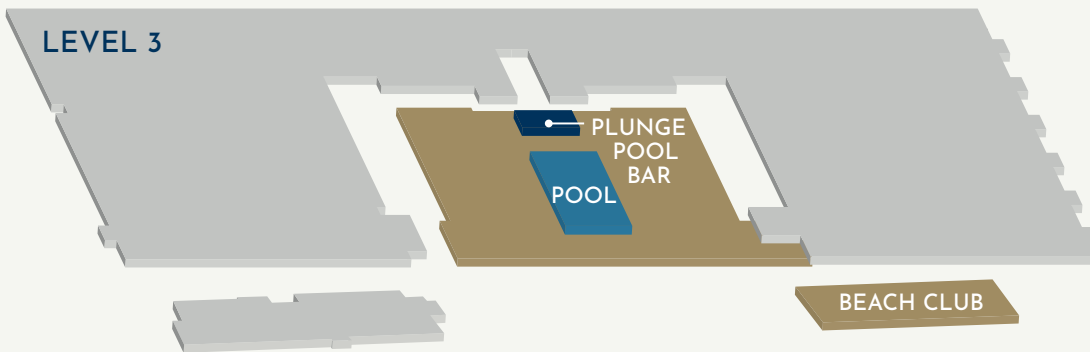

LA BAHIA

HOTEL & SPA

MAIN STREET

BEACH STREET

SANTA CRUZ BEACH BOARDWALK

MAIN BEACH

SANTA CRUZ WHARF

MEETING ROOM	SQ. FEET	THEATER	CLASSROOM	CONFERENCE	U-SHAPE	RECEPTION	BANQUET
BAHIA BALLROOM	4,000	400	167	96	110	400	330
BAHIA I	2,500	270	100	60	72	250	200
BAHIA II	1,500	180	60	50	36	150	125
BAHIA PRE-FUNCTION	1,300						
COWELL'S COVE	1,100					100	
CAPITOLA	1,480	180	60	50	36	150	125
CAPITOLA I	740	80	31	18	20	74	60
CAPITOLA II	740	80	31	18	20	74	60
CAPITOLA PRE-FUNCTION	640						
SEASIDE ROOF DECK	5,200	577	216	125	149	520	433