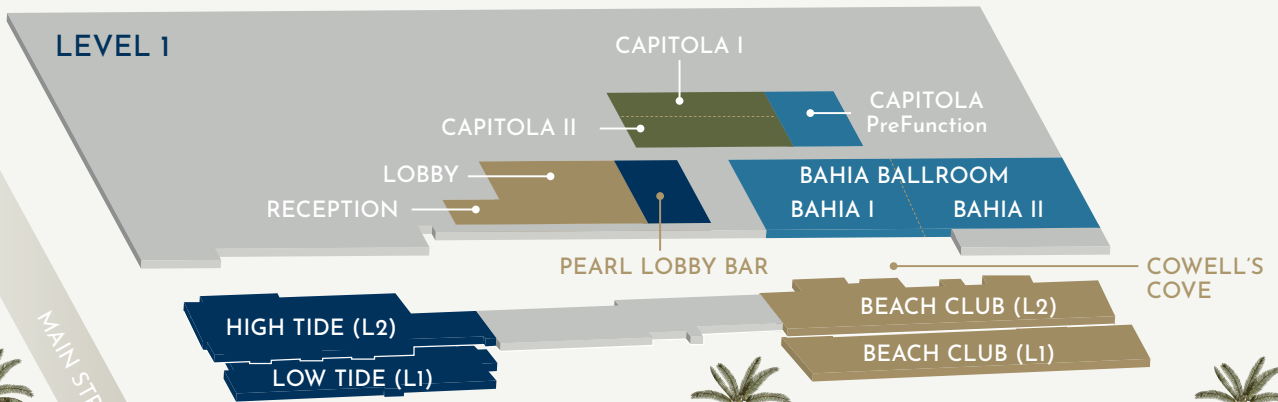

LA BAHIA

HOTEL & SPA

MAIN STREET

BEACH STREET

SANTA CRUZ BEACH BOARDWALK

MAIN BEACH

SANTA CRUZ WHARF

MEETING ROOM	SQ. FEET	THEATER	CLASSROOM	CONFERENCE	U-SHAPE	RECEPTION	BANQUET
BAHIA BALLROOM	4,000	400	167	96	110	400	330
BAHIA I	2,500	270	100	60	72	250	200
BAHIA II	1,500	180	60	50	36	150	125
BAHIA PRE-FUNCTION	1,300						
COWELL'S COVE	1,100					100	
CAPITOLA	1,480	180	60	50	36	150	125
CAPITOLA I	740	80	31	18	20	74	60
CAPITOLA II	740	80	31	18	20	74	60
CAPITOLA PRE-FUNCTION	640						
SEASIDE ROOF DECK	5,200	577	216	125	149	520	433

LA BAHIA

HOTEL & SPA

LaBahiaHotel.com

215 BEACH STREET, SANTA CRUZ, CA 95060 | sales@labahiahotel.com